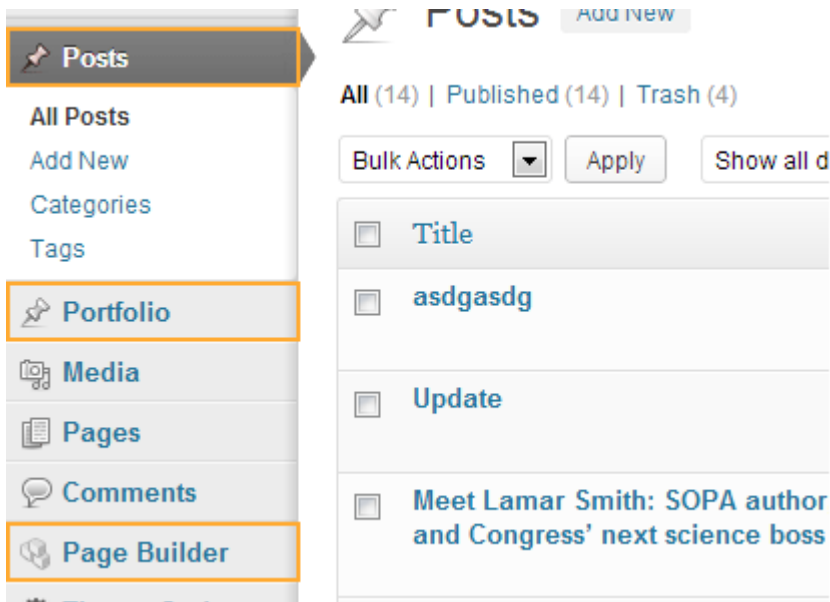

Help

First time setup page

Here we describe how to setup One Touch theme

Welcome! This page will help you to setup home page. Just follow the instructions:

If you want your home page is the same to our demo

Just import demo content, Go to Tools->Import->Wordpress and using file uploader import content.xml file from ImportXML directory, that you'll find in archive with theme. And go to Settings->Reading on the main admin menu. And set **Front page displays** "A static page" and select page "Home".