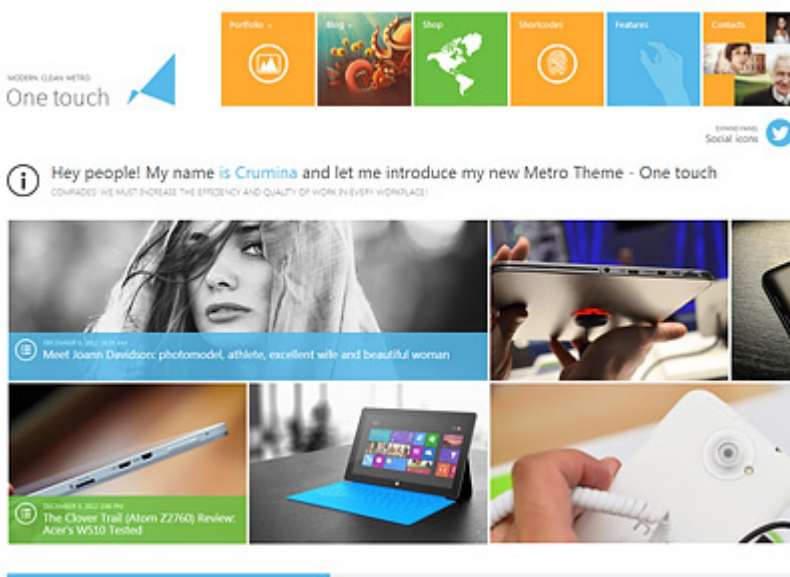

Help

First time setup page

Here we describe how to setup One Touch theme

Welcome! This page will help you to setup home page. Just follow the instructions:

If you want your home page is the same to our demo

Just import demo content, Go to Tools->Import->Wordpress and using file uploader import content.xml file from ImportXML directory, that you'll find in archive with theme. And go to Settings->Reading on the main admin menu. And set **Front page displays** "A static page" and select page "Home".